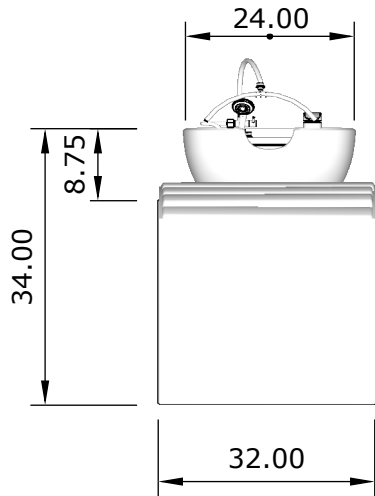

# DIMENSIONS

## Seraya Head Spa System

MS-8965

All units in INCHES  
Accuracy: +/- 1/4"

Top

Front

Back

Side