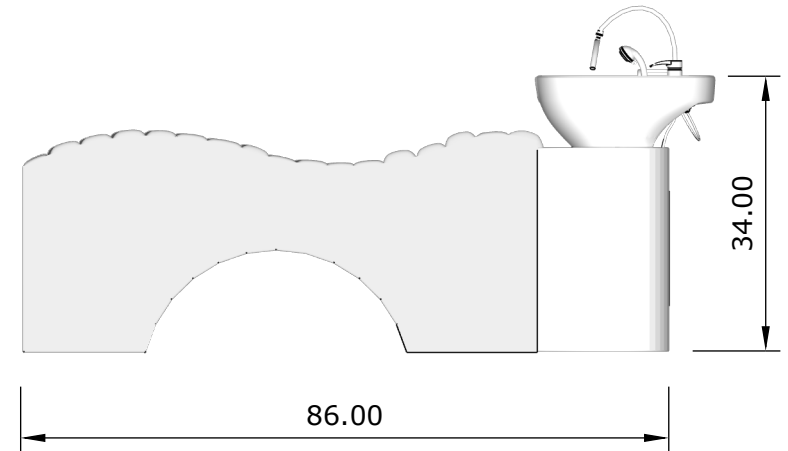

# DIMENSIONS

## Seraya Head Spa System

MS-8965

All units in INCHES  
Accuracy: +/- 1/4"

Top

Front

Back

Side