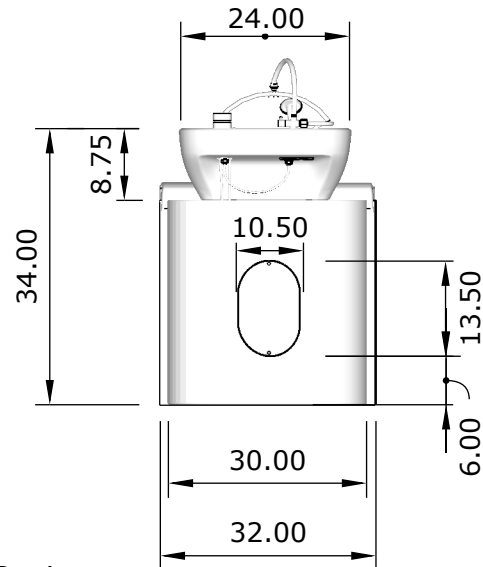

# DIMENSIONS

## Seraya Head Spa System

MS-8965

All units in INCHES  
Accuracy: +/- 1/4"

Top

Front

Back

Side