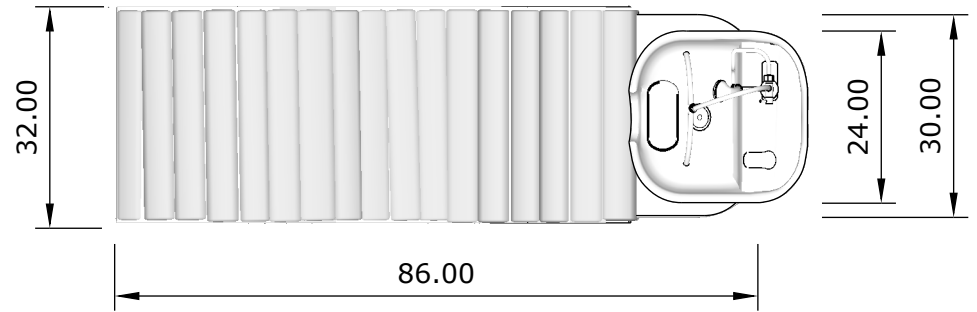

# DIMENSIONS

## Seraya Head Spa System

MS-8965

All units in INCHES  
Accuracy: +/- 1/4"

Top

Front

Back

Side